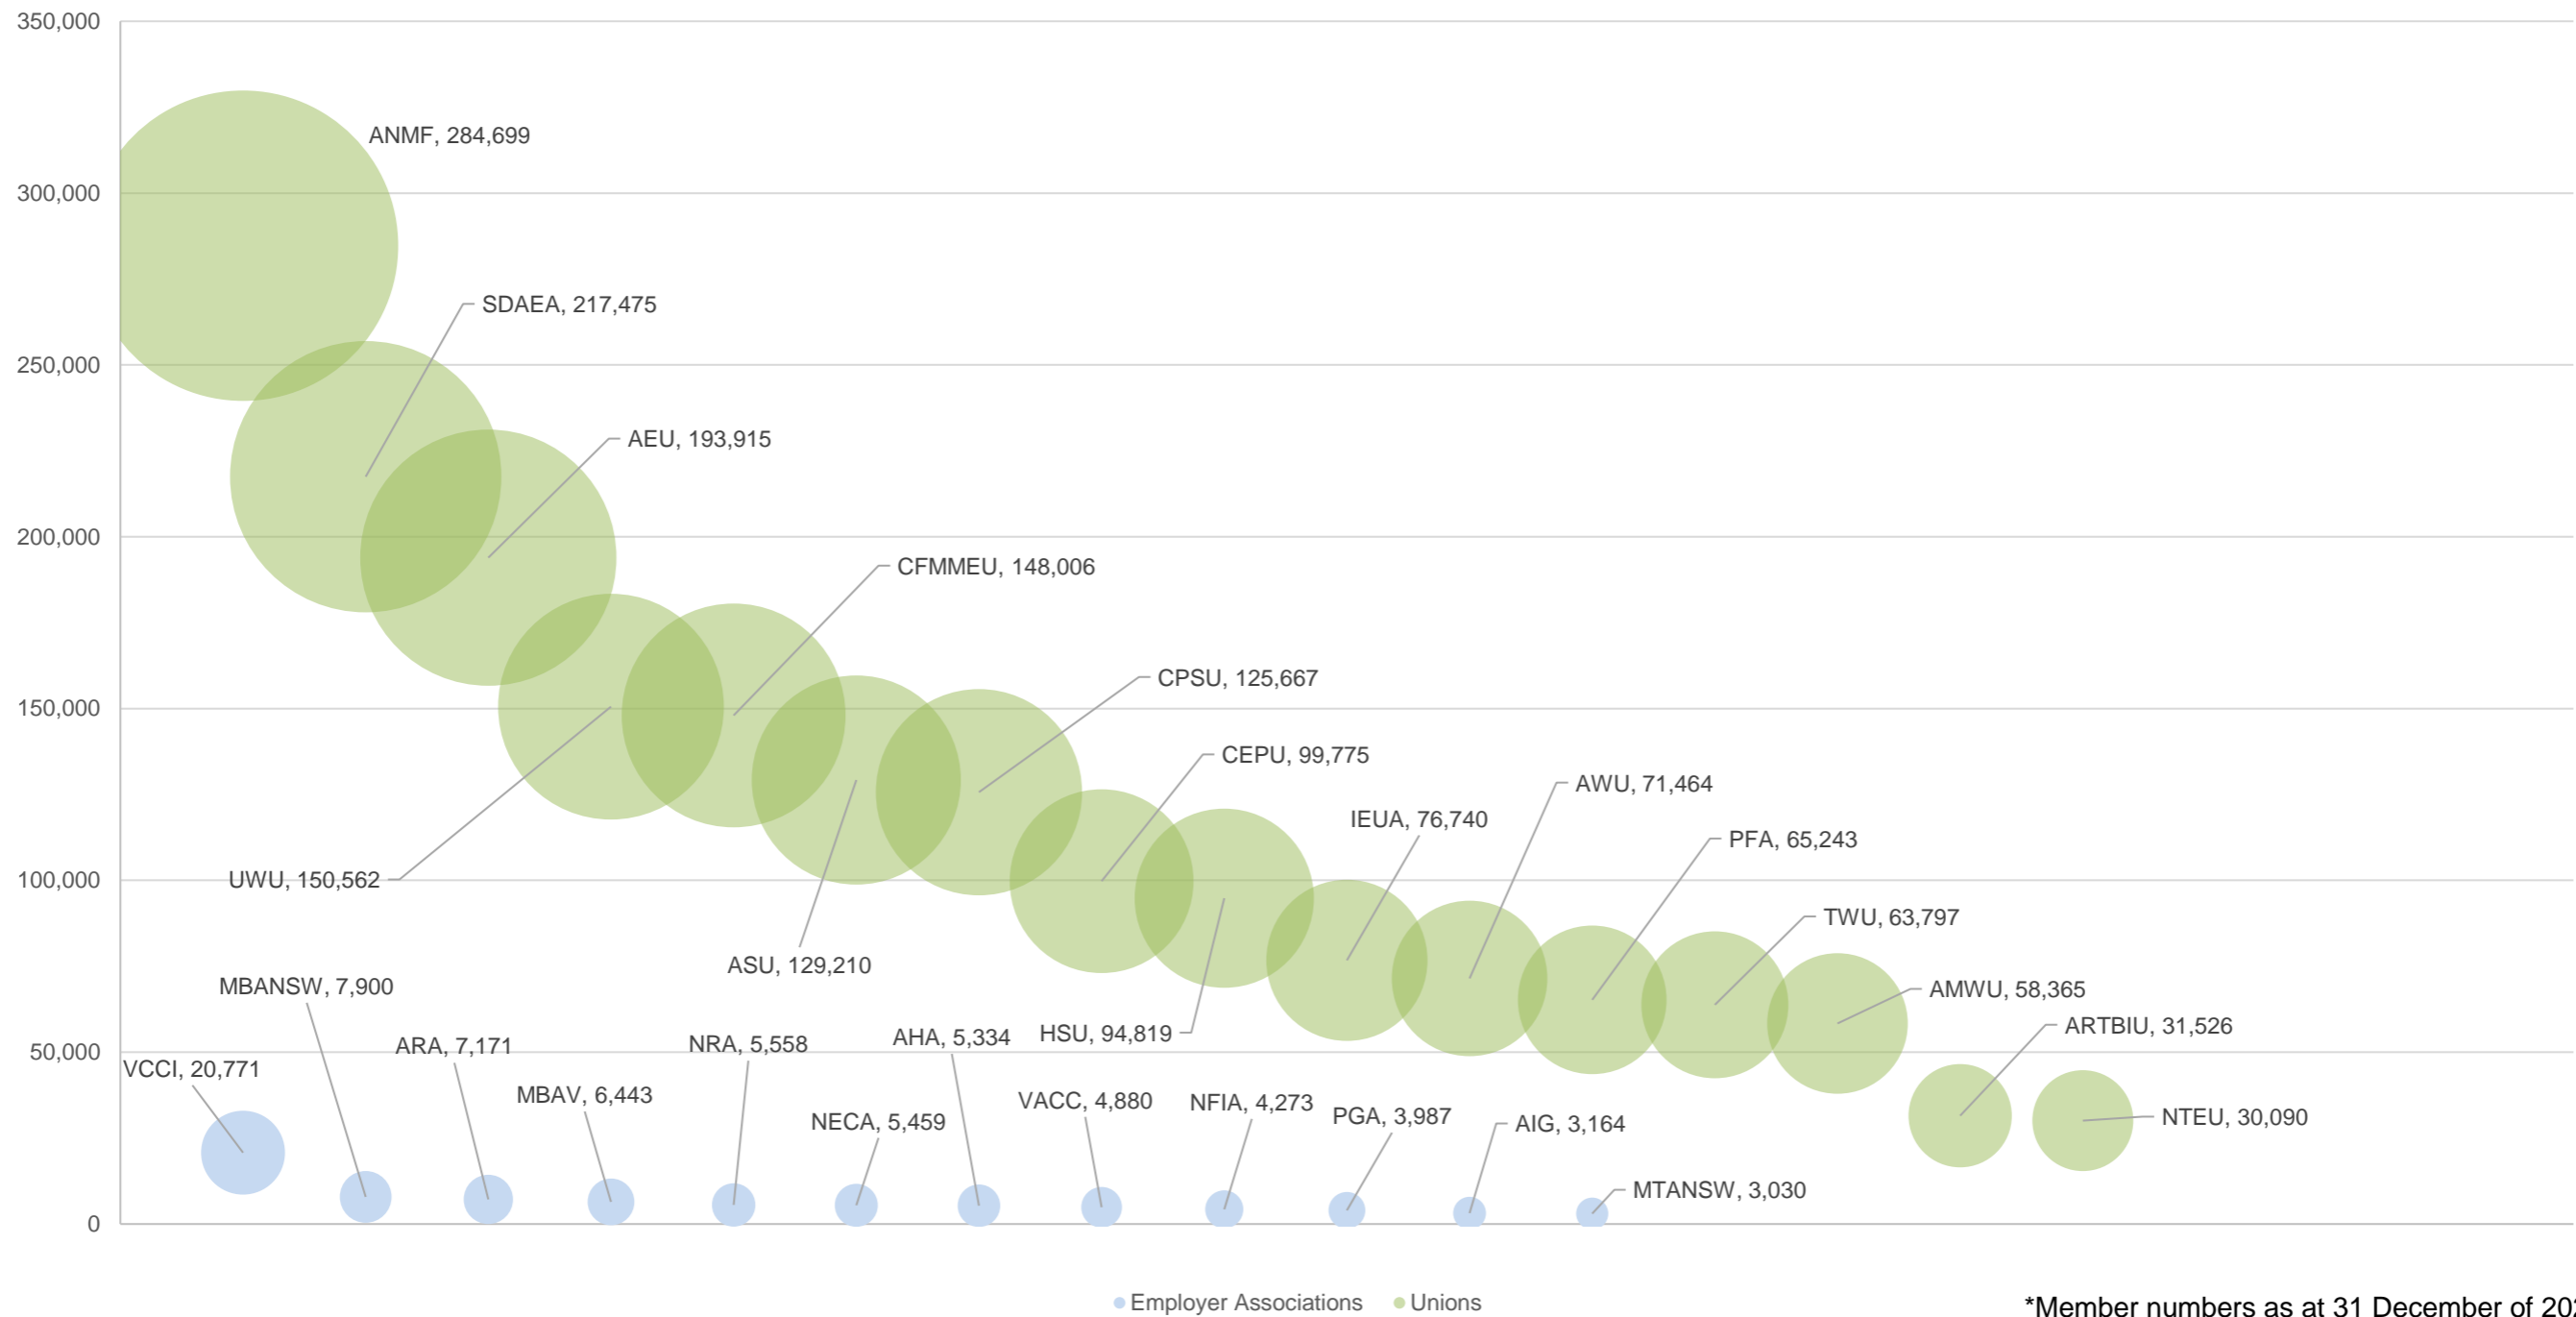

## Membership size of registered organisations – 2021\*

**Membership Numbers**  
Unions >30,000 and Employer Associations > 3,000

\*Member numbers as at 31 December of 2020.

## Unions, employer and enterprise associations